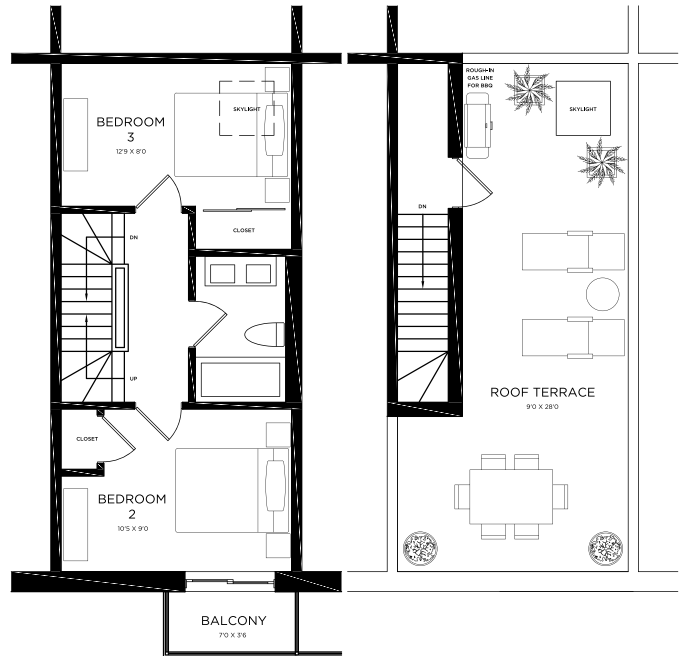

# THE ARIA

Three Bedroom

1,548 sf

(Includes rooftop patio)

UNIT 6	UNIT 7	UNIT 18	UNIT 19	UNIT 30	UNIT 31
UNIT 5	UNIT 8	UNIT 17	UNIT 20	UNIT 29	UNIT 32
UNIT 4	UNIT 9	UNIT 16	UNIT 21	UNIT 28	UNIT 33
UNIT 3	UNIT 10	UNIT 15	UNIT 22	UNIT 27	UNIT 34
UNIT 2	UNIT 11	UNIT 14	UNIT 23	UNIT 26	UNIT 35
UNIT 1	UNIT 12	UNIT 13	UNIT 24	UNIT 25	UNIT 36

NOTE: Orientation of home may be reversed and purchaser agrees to accept the same. Steps may vary at any exterior entrance ways due to grading variance. Actual usable floor space may vary from stated floor area. All renderings are artist's concept. Dimensions, specifications, architectural and mechanical detailing are subject to minor modifications. Unit setback and roofline may vary due to siting. E.&O.E.