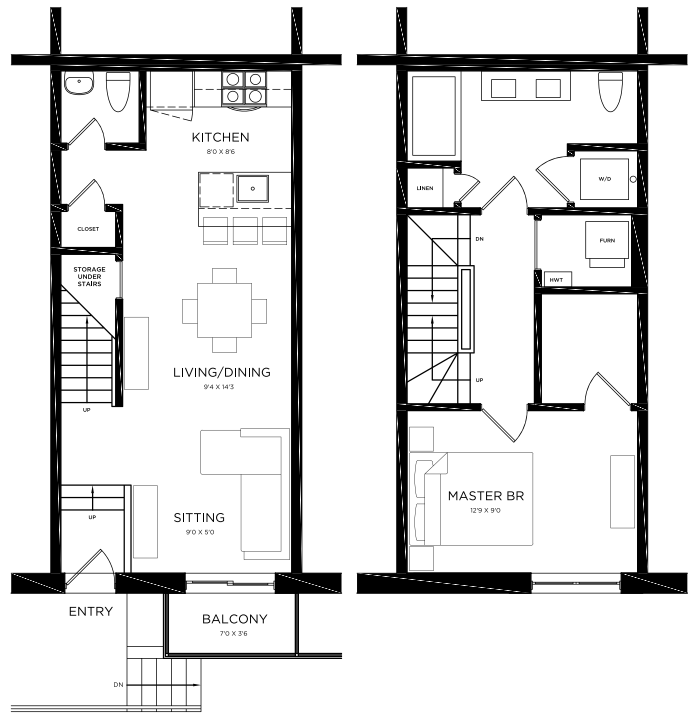

# THE ARIA

Three Bedroom

1,548 sf

(Includes rooftop patio)

UNIT 6	UNIT 7	UNIT 18	UNIT 19	UNIT 30	UNIT 31
UNIT 5	UNIT 8	UNIT 17	UNIT 20	UNIT 29	UNIT 32
UNIT 4	UNIT 9	UNIT 16	UNIT 21	UNIT 28	UNIT 33
UNIT 3	UNIT 10	UNIT 15	UNIT 22	UNIT 27	UNIT 34
UNIT 2	UNIT 11	UNIT 14	UNIT 23	UNIT 26	UNIT 35
UNIT 1	UNIT 12	UNIT 13	UNIT 24	UNIT 25	UNIT 36

NOTE: Orientation of home may be reversed and purchaser agrees to accept the same. Steps may vary at any exterior entrance ways due to grading variance. Actual usable floor space may vary from stated floor area. All renderings are artist's concept. Dimensions, specifications, architectural and mechanical detailing are subject to minor modifications. Unit setback and roofline may vary due to siting. E.&O.E.